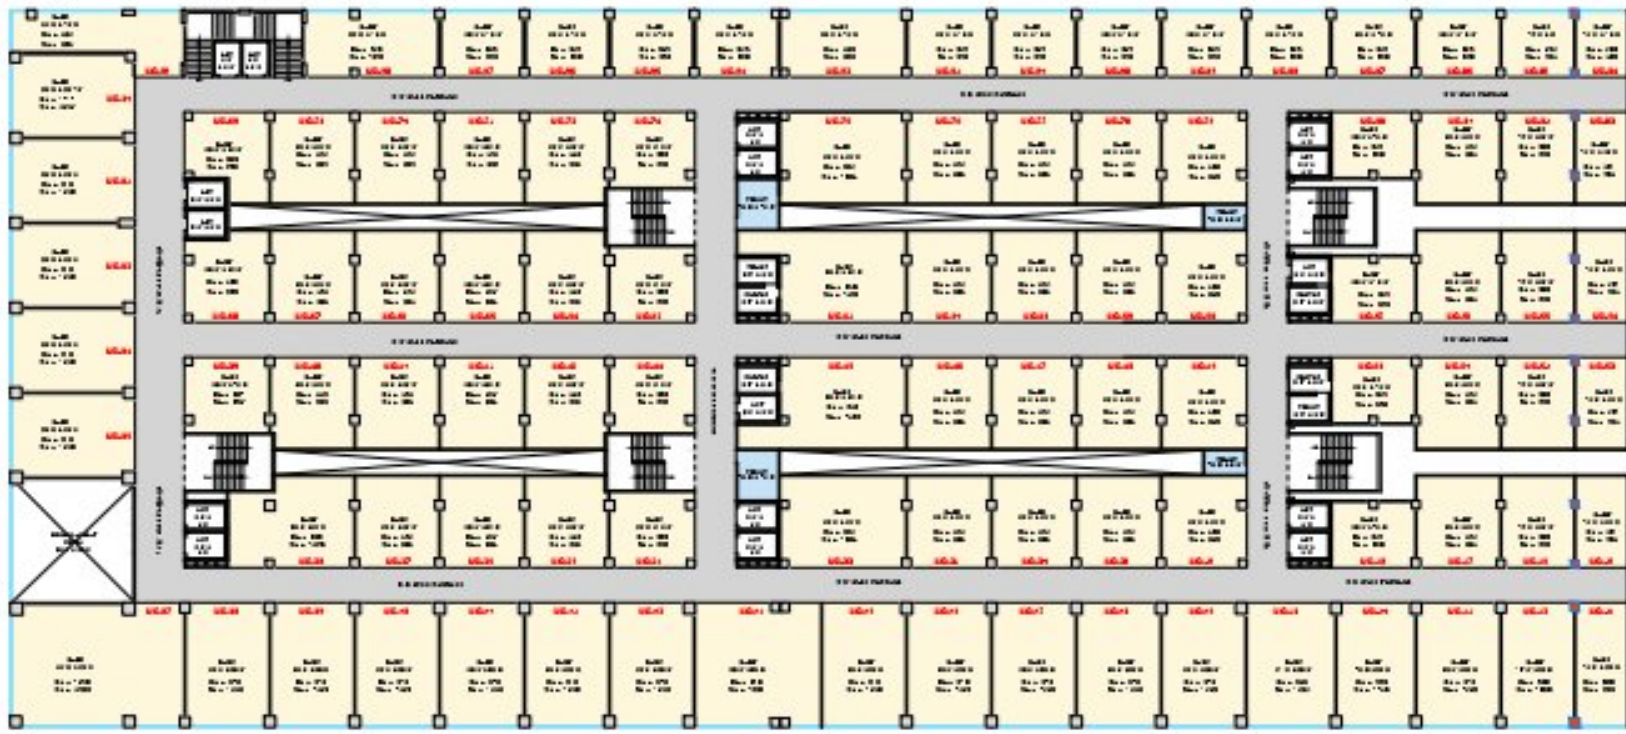

TOTAL CAR-204 NOS

BlackInk

ROYAL TEXTILE MARKET, TP-35,FP-272 PAIKEE SUB PLOT 1+1,AT KUMBHARIYA,SURAT.

GROUND FLOOR PLAN (FLOOR HT. 16'-0")

SCALE: 1:1000

24.00MT. WIDE T.P. ROAD

18.00MT. WIDE T.P. ROAD

ROYAL TEXTILE MARKET, TP-35,FP-272 PAIKEE SUB PLOT 1+1,AT KUMBHARIYA,SURAT.

UPPER GROUND FLOOR PLAN
(FLOOR HT. 16'-0")

BlackInk

PRODUCED BY AN AUTODESK EDUCATIONAL PRODUCT

24.00MT. WIDE T.P. ROAD

PRODUCED BY AN AUTODESK EDUCATIONAL PRODUCT

ROYAL TEXTILE MARKET, TP-35,FP-272 PAIKEE SUB PLOT 1+1,AT KUMBHARIYA,SURAT.

1ST FLOOR PLAN
(FLOOR HT. 16'-0")

BlackInk

PRODUCED BY AN AUTODESK EDUCATIONAL PRODUCT

24.00M.T. WIDE T.P. ROAD

PRODUCED BY AN AUTODESK EDUCATIONAL PRODUCT

ROYAL TEXTILE MARKET, TP-35,FP-272 PAIKEE SUB PLOT 1+1,AT KUMBHARIYA,SURAT.

2ND FLOOR PLAN
(FLOOR HT. 16'-0")

BlackInk

24.00MT. WIDE T.P. ROAD

ROYAL TEXTILE MARKET, TP-35,FP-272 PAIKEE SUB PLOT 1+1,AT KUMBHARIYA,SURAT.

3RD FLOOR PLAN
(FLOOR HT. 16'-0")

SCALE: 1/8" = 1'-0" (VERTICAL DIMENSIONS)