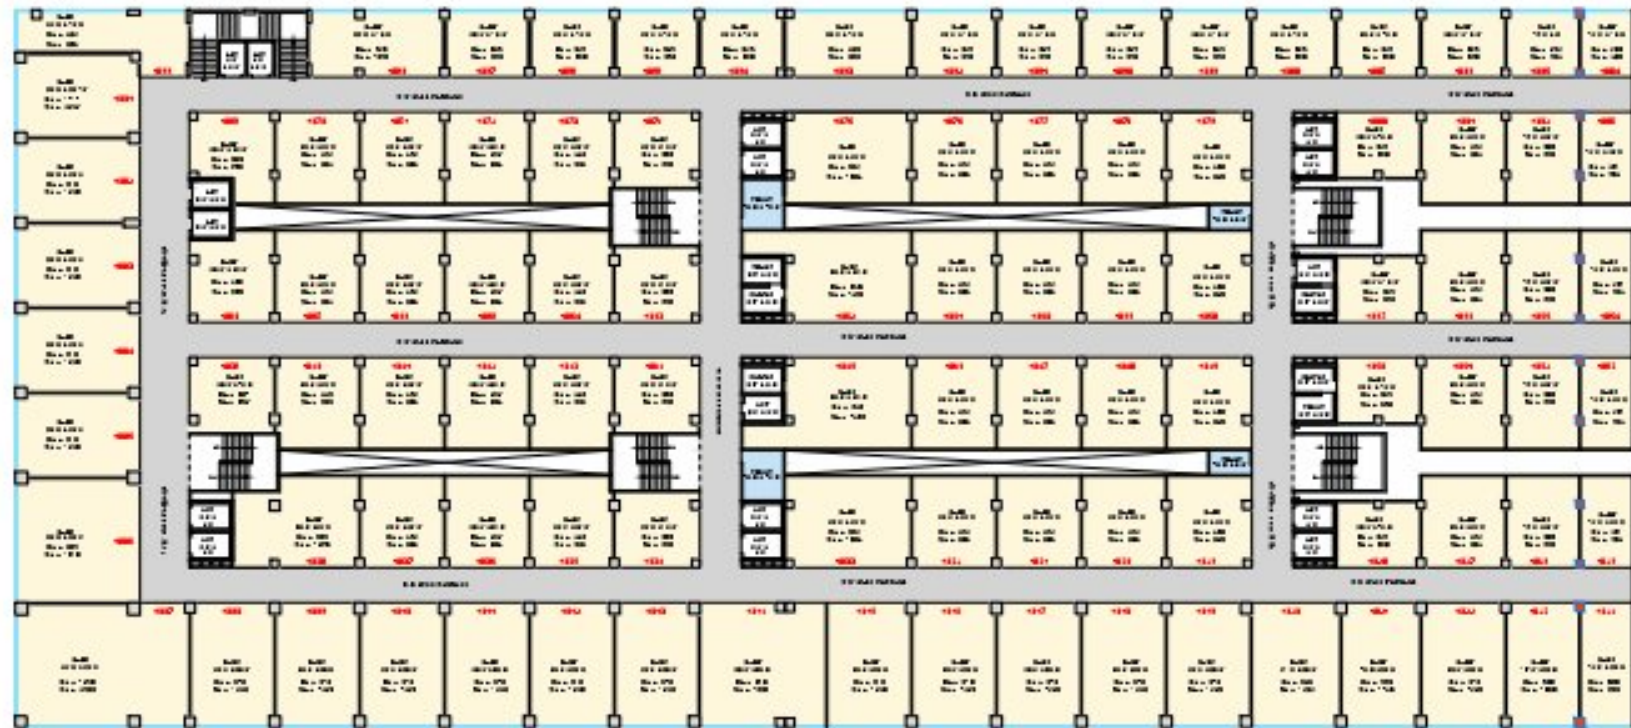

TOTAL CAR-204 NOS

BlackInk

ROYAL TEXTILE MARKET, TP-35,FP-272 PAIKEE SUB PLOT 1+1,AT KUMBHARIYA,SURAT.

GROUND FLOOR PLAN (FLOOR HT. 16'-0")

SCALE: 1:1000

24.00MT. WIDE T.P. ROAD

18.00MT. WIDE T.P. ROAD

ROYAL TEXTILE MARKET, TP-35,FP-272 PAIKEE SUB PLOT 1+1,AT KUMBHARIYA,SURAT.

UPPER GROUND FLOOR PLAN
(FLOOR HT. 16'-0")

BlackInk

PRODUCED BY AN AUTODESK EDUCATIONAL PRODUCT

24.00MT. WIDE T.P. ROAD

PRODUCED BY AN AUTODESK EDUCATIONAL PRODUCT

ROYAL TEXTILE MARKET, TP-35,FP-272 PAIKEE SUB PLOT 1+1,AT KUMBHARIYA,SURAT.

1ST FLOOR PLAN
(FLOOR HT. 16'-0")

BlackInk

PRODUCED BY AN AUTODESK EDUCATIONAL PRODUCT

24.00M.T. WIDE T.P. ROAD

PRODUCED BY AN AUTODESK EDUCATIONAL PRODUCT

ROYAL TEXTILE MARKET, TP-35,FP-272 PAIKEE SUB PLOT 1+1,AT KUMBHARIYA,SURAT.

2ND FLOOR PLAN
(FLOOR HT. 16'-0")

BlackInk

24.00MT. WIDE T.P. ROAD

ROYAL TEXTILE MARKET, TP-35,FP-272 PAIKEE SUB PLOT 1+1,AT KUMBHARIYA,SURAT.

3RD FLOOR PLAN
(FLOOR HT. 16'-0")

SCALE: 1/8" = 1'-0" (VERTICAL DIMENSIONS)