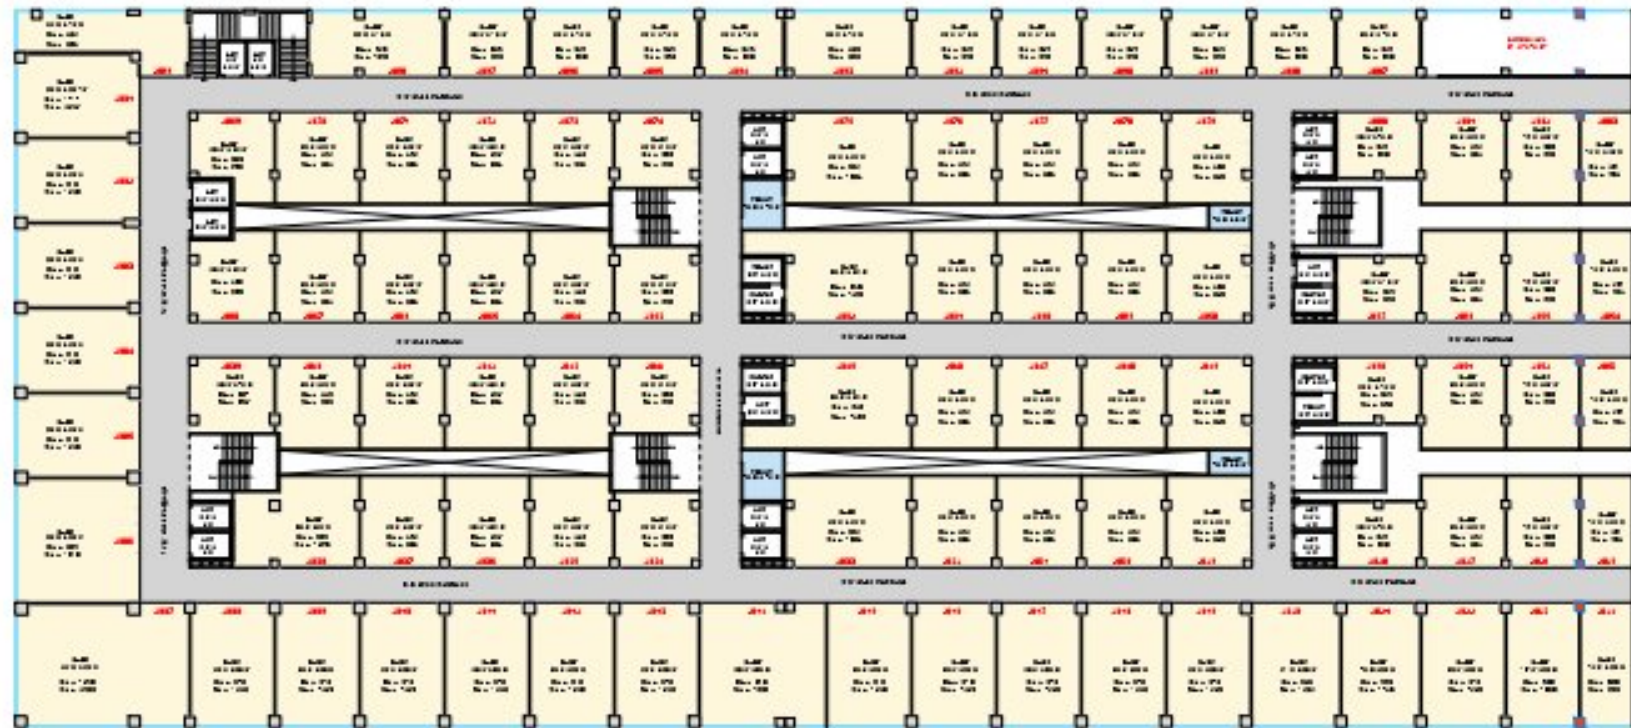

UPPER GROUND FLOOR PLAN
(FLOOR HT. 16'-0")

BlackInk

PRODUCED BY AN AUTODESK EDUCATIONAL PRODUCT

24.00MT. WIDE T.P. ROAD

PRODUCED BY AN AUTODESK EDUCATIONAL PRODUCT

ROYAL TEXTILE MARKET, TP-35,FP-272 PAIKEE SUB PLOT 1+1,AT KUMBHARIYA,SURAT.

1ST FLOOR PLAN
(FLOOR HT. 16'-0")

BlackInk

PRODUCED BY AN AUTODESK EDUCATIONAL PRODUCT

24.00M.T. WIDE T.P. ROAD

PRODUCED BY AN AUTODESK EDUCATIONAL PRODUCT

ROYAL TEXTILE MARKET, TP-35,FP-272 PAIKEE SUB PLOT 1+1,AT KUMBHARIYA,SURAT.

2ND FLOOR PLAN
(FLOOR HT. 16'-0")

BlackInk

24.00MT. WIDE T.P. ROAD

ROYAL TEXTILE MARKET, TP-35,FP-272 PAIKEE SUB PLOT 1+1,AT KUMBHARIYA,SURAT.

3RD FLOOR PLAN
(FLOOR HT. 16'-0")

SCALE: 1/8" = 1'-0" (VERTICAL DIMENSIONS)

24.00MT. WIDE T.P. ROAD

ROYAL TEXTILE MARKET, TP-35,FP-272 PAIKEE SUB PLOT 1+1,AT KUMBHARIYA,SURAT.

4TH FLOOR PLAN
(FLOOR HT. 16'-0")

PRODUCED BY AN AUTODESK EDUCATIONAL PRODUCT

PRODUCED BY AN AUTODESK EDUCATIONAL PRODUCT