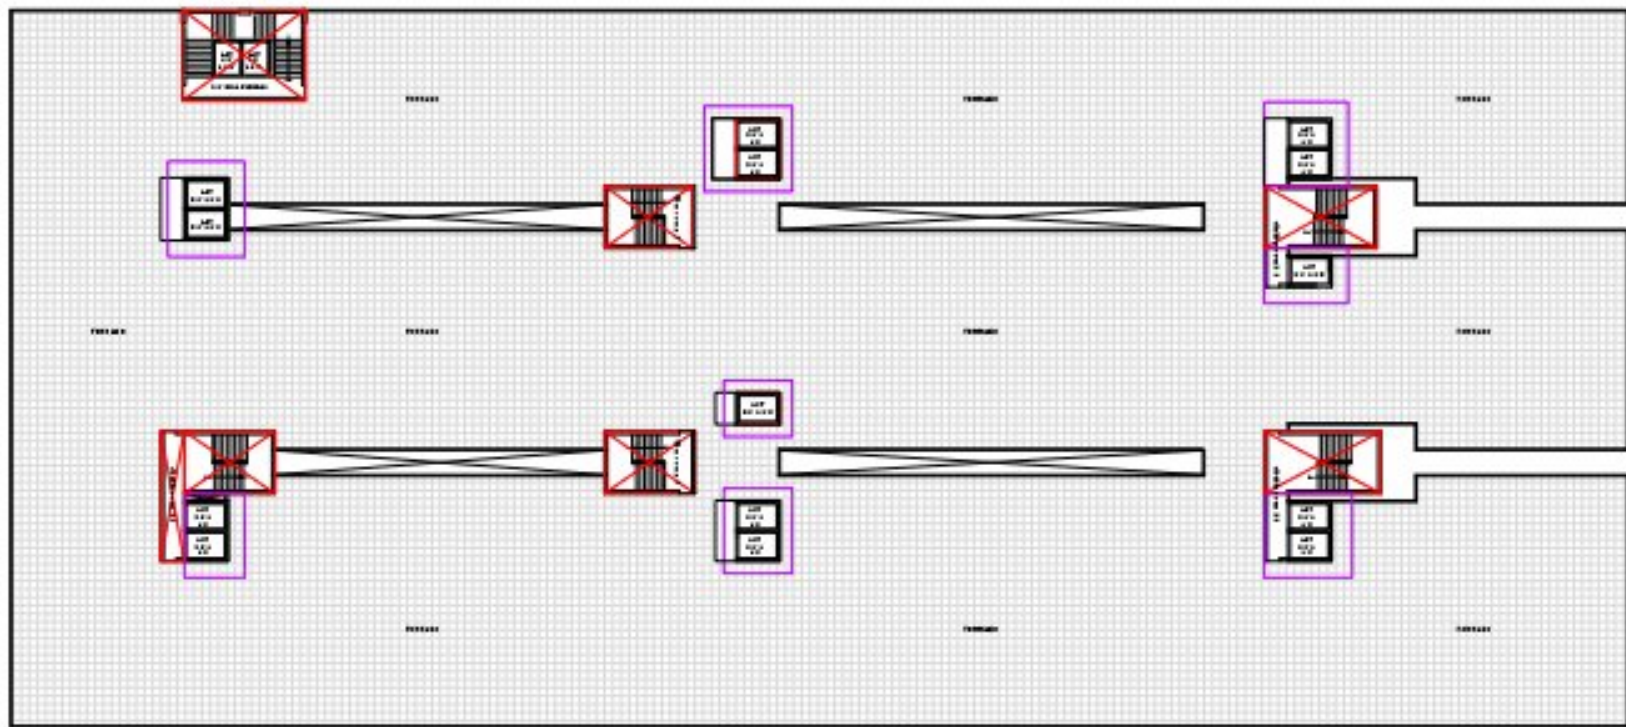

PRODUCED BY AN AUTODESK EDUCATIONAL PRODUCT

PRODUCED BY AN AUTODESK EDUCATIONAL PRODUCT

24.00MT. WIDE T.P. ROAD

ROYAL TEXTILE MARKET, TP-35,FP-272 PAIKEE SUB PLOT 1+1,AT KUMBHARIYA,SURAT.

TERRACE FLOOR PLAN
(FLOOR HT. 9'-0")